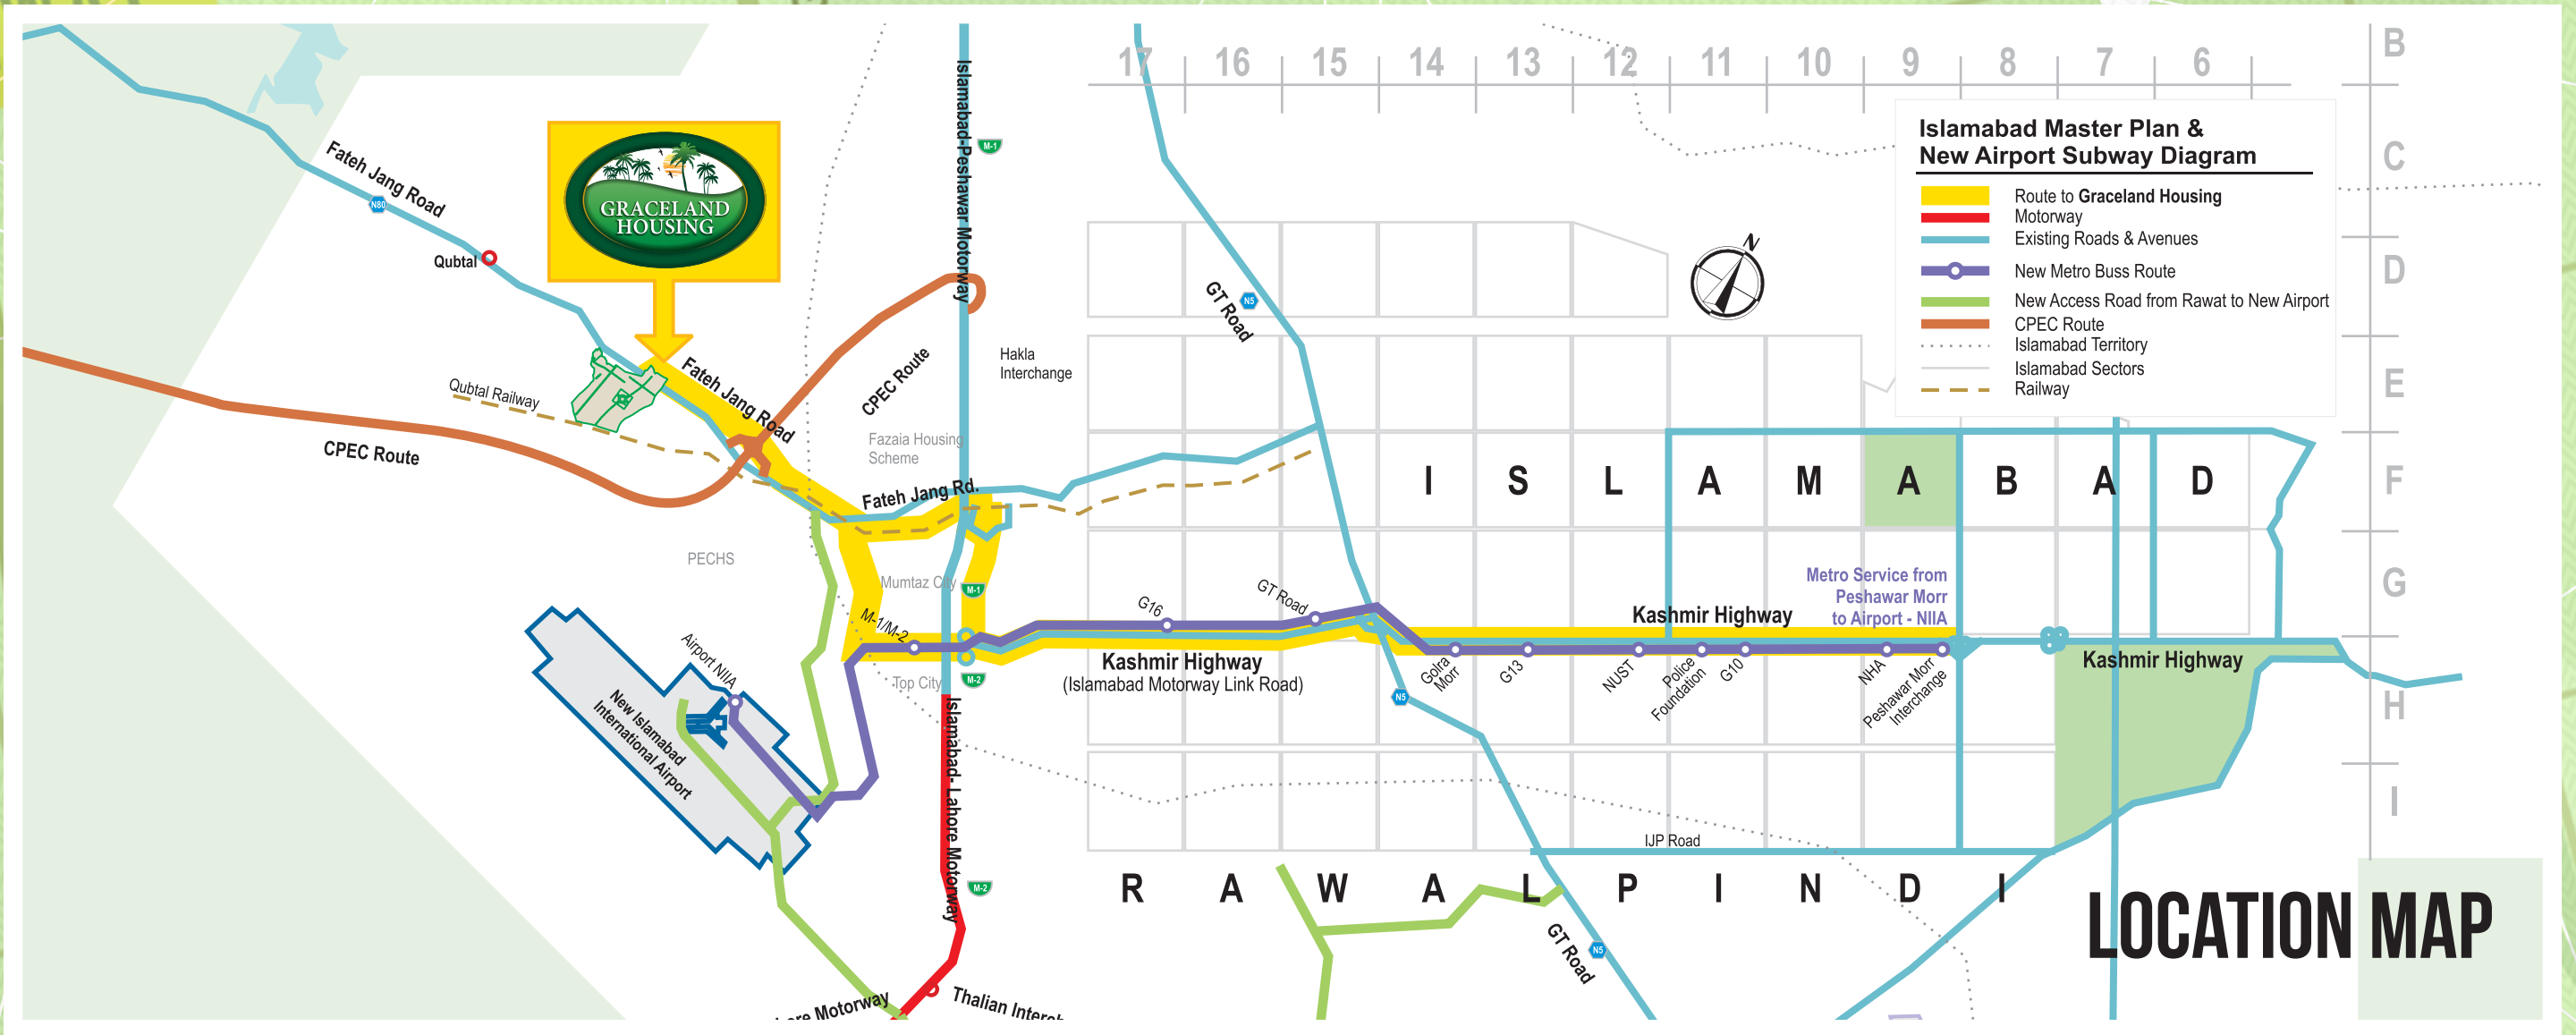

Practically Exclusive

A Project By

CONSOL
CONCRETE SOLUTIONS
(PVT.) LTD.

Site Office

Main Fateh Jang Road, Fateh Jang, Pakistan.

Tel: +92 304 111 5888

Email: info@gracelandhousing.com

Visit: www.gracelandhousing.com